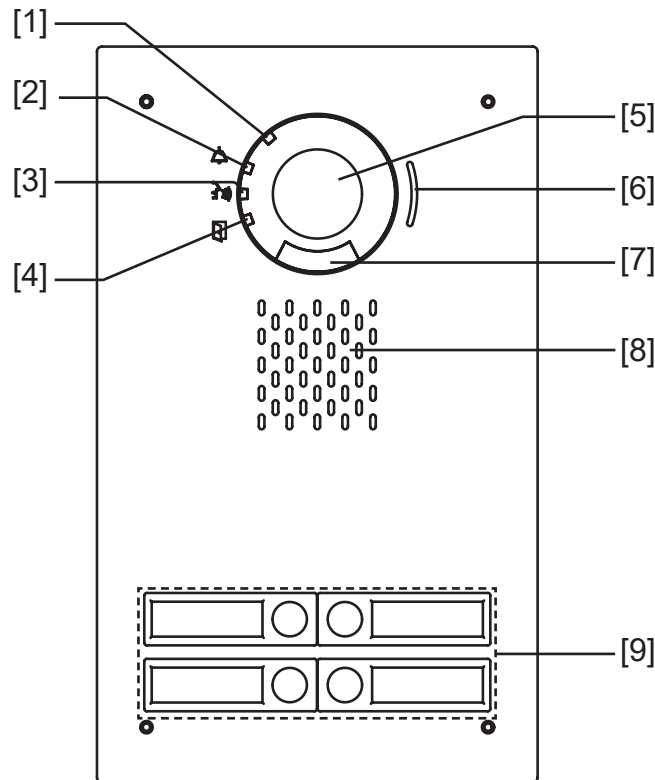

IX-DVF-4

IP Addressable Video Door Station with 4 Call Buttons for the IX Series

FEATURE CALL-OUT

FEATURE CALL-OUT DEFINITIONS

- [1] Status indicator (orange/blue)
- [2] Call indicator (green)
- [3] Communication indicator (orange)
- [4] Door release indicator (green)
- [5] Camera
- [6] Microphone
- [7] LED for night illumination
- [8] Speaker
- [9] Call buttons

SPECIFICATIONS

- Power Source: PoE (IEEE 802.3af class 0) or 24V DC (PS-2420UL)
- Power Draw: 5.28 Watts
- Camera: 1/3" CMOS 1.23 megapixel
- Min. illumination: 5 lux
- Audio Codec: G.711 (μ -law, A law), G.722
- Protocols: IPv4, IPv6, TCP, UDP, SIP, HTTP, HTTPS, RTSP, RTP, RTCP, IGMP, MLD, SMTP, FTP, DHCP, NTP, DNS
- Port Security: IEEE 802.1X
- Operating Temp: -40° ~ 140°F (-40° ~ 60°C)
- Dimensions: 11-11/16" H x 7" W