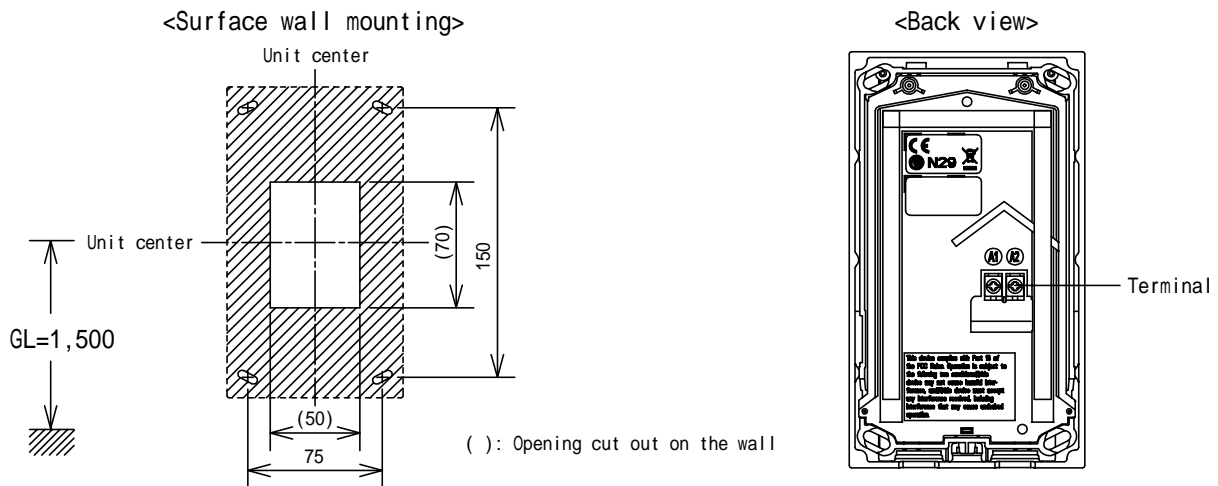

## PRODUCT DRAWING

## SPECIFICATIONS

|                       |   |  |  |  |
|-----------------------|---|--|--|--|
| Power source          | Supplied from Master monitor station or Expansion monitor station       |  |  |  |
| Type of communication | Open voice hands-free communication                                     |  |  |  |
| Camera                | 1/4 inch color CMOS   |  |  |  |
| Minimum illumination  | 5 lux (approx.)   |  |  |  |
| Ambient temperature   | -20 ~ +60   |  |  |  |
| Mounting              | Surface wall mount (Directly to wall or electrical box)                 |  |  |  |
| Electrical box        | Single-gang box   |  |  |  |
| Material              | Front panel: Zinc diecasting. Main unit: Flame resisting PC + ABS resin |  |  |  |
| Weight                | 650g (approx.) (1.43 lbs)   |  |  |  |
| Unit color            | Front panel: Solid silver   |  |  |  |
| IP rating             | IP54  |  |  |  |
| IK rating             | IK08  |  |  |  |