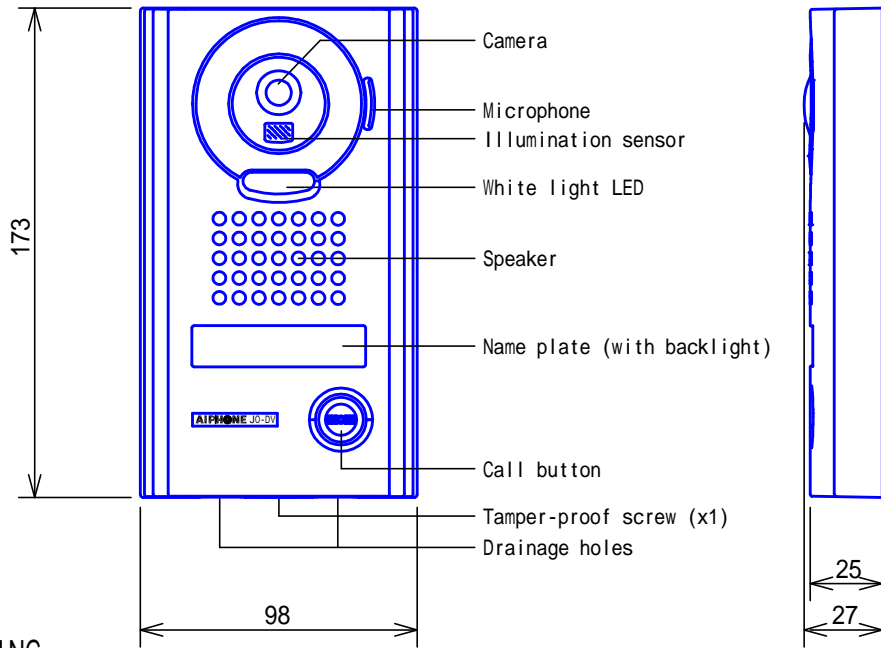

## PRODUCT DRAWING

## SPECIFICATIONS

|                       |   |  |  |  |
|-----------------------|---|--|--|--|
| Power source          | Supplied from Master monitor station or Expansion monitor station       |  |  |  |
| Type of communication | Open voice hands-free communication                                     |  |  |  |
| Camera                | 1/4 inch color CMOS   |  |  |  |
| Minimum illumination  | 5 lux (approx.)   |  |  |  |
| Ambient temperature   | -20 ~ +60   |  |  |  |
| Mounting              | Surface wall mount (Directly to wall or electrical box)                 |  |  |  |
| Electrical box        | Single-gang box   |  |  |  |
| Material              | Front panel: Zinc diecasting. Main unit: Flame resisting PC + ABS resin |  |  |  |
| Weight                | 650g (approx.) (1.43 lbs)   |  |  |  |
| Unit color            | Front panel: Solid silver   |  |  |  |
| IP rating             | IP54  |  |  |  |
| IK rating             | IK08  |  |  |  |