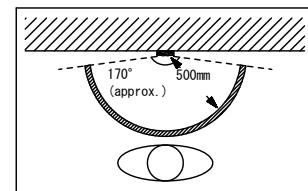

■ WIRING DIAGRAM

■ IMAGE VIEW AREA & MOUNTING HEIGHT

● Wide

● Zoom

- Objects appear smaller due to greater distortion in the surrounding sections compared to the central section, but a wider area is displayed.
- Image view area depends on the camera zoom position.

● Wide

Vertical

Horizontal

- ◆ An area over a range of approx. 170° in a 500mm (20") radius from the camera displays. (The display range is a rough estimation and may change due to the installation environment.)

● Zoom (Mounting height: 1,5 m)

Vertical

Horizontal

DESCRIPTION VIDEO DOOR STATION	(Color, Vandal-resistant)	FIG. NAME WIRING DIAGRAM/IMAGE	UNIT mm	DATE 6 October, 2014
MODEL NO. JP-DV		FIG. NO. 59734-2-3	PAGE 2/3	REVISION 1
				AIPHONE