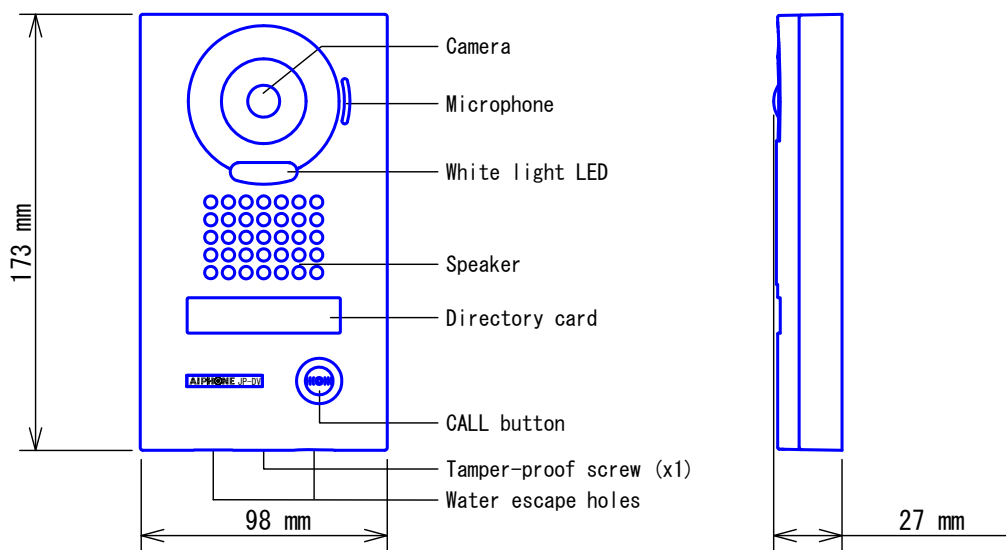

■ PRODUCT DRAWING

● MOUNTING

■ SPECIFICATIONS

Power source	Supplied from Master station		
Type of communication	Open voice hands-free communication		
Camera	1/4" color CMOS		
Minimum illumination	5 Lux		
Camera angle	Wide: 170° (approx.) (Horizontal)		
Ambient temperature	-10~ 60°C		
Mounting	Surface wall mount (Directly to wall or electrical box)		
Electrical box	Single-gang box		
Housing	Front panel: Zinc diecasting		
Weight	650g (approx.)		
Unit color	Front panel: Solid silver		
IP rating	IP54		
IK rating	IK08		
DESCRIPTION VIDEO DOOR STATION (Color, Vandal-resistant)	FIG. NAME PRODUCT/SPECIFICATIONS	UNIT mm	DATE 6 October, 2014
MODEL NO. JP-DV	FIG. NO. 59734-1-3	PAGE 1/3	REVISION 1 AIPHONE

■ WIRING DIAGRAM

■ IMAGE VIEW AREA & MOUNTING HEIGHT

● Wide

● Zoom

- Objects appear smaller due to greater distortion in the surrounding sections compared to the central section, but a wider area is displayed.
- Image view area depends on the camera zoom position.

● Wide

Vertical

Horizontal

- ◆ An area over a range of approx. 170° in a 500mm (20") radius from the camera displays. (The display range is a rough estimation and may change due to the installation environment.)

● Zoom (Mounting height: 1,5 m)

Vertical

Horizontal

DESCRIPTION VIDEO DOOR STATION	(Color, Vandal-resistant)	FIG. NAME WIRING DIAGRAM/IMAGE	UNIT mm	DATE 6 October, 2014
MODEL NO. JP-DV		FIG. NO. 59734-2-3	PAGE 2/3	REVISION 1
				AIPHONE