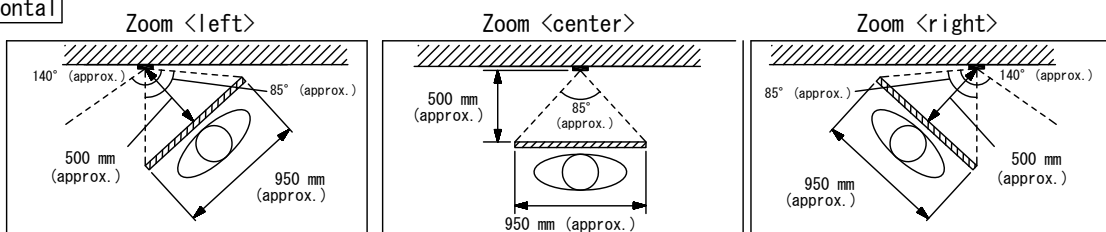

■ PRODUCT DRAWING

● MOUNTING

■ SPECIFICATIONS

Power source	Supplied from Master station		
Type of communication	Open voice hands-free communication		
Camera	1/4" color CMOS		
Minimum illumination	5 Lux		
Camera angle	Wide: 170° (approx.) (Horizontal)		
Ambient temperature	-10~ 60°C		
Mounting	Surface wall mount (Directly to wall or electrical box)		
Electrical box	Single-gang box		
Housing	Front panel: Zinc diecasting		
Weight	650g (approx.)		
Unit color	Front panel: Solid silver		
IP rating	IP54		
IK rating	IK08		
DESCRIPTION VIDEO DOOR STATION (Color, Vandal-resistant)	FIG. NAME PRODUCT/SPECIFICATIONS	UNIT mm	DATE 6 October, 2014
MODEL NO. JP-DV	FIG. NO. 59734-1-3	PAGE 1/3	REVISION 1 AIPHONE

■ WIRING DIAGRAM

■ IMAGE VIEW AREA & MOUNTING HEIGHT

● Wide

● Zoom

- Objects appear smaller due to greater distortion in the surrounding sections compared to the central section, but a wider area is displayed.
- Image view area depends on the camera zoom position.

● Wide

Vertical

Horizontal

- ◆ An area over a range of approx. 170° in a 500mm (20") radius from the camera displays. (The display range is a rough estimation and may change due to the installation environment.)

● Zoom (Mounting height: 1,5 m)

Vertical

Horizontal

DESCRIPTION VIDEO DOOR STATION	(Color, Vandal-resistant)	FIG. NAME WIRING DIAGRAM/IMAGE	UNIT mm	DATE 6 October, 2014
MODEL NO. JP-DV		FIG. NO. 59734-2-3	PAGE 2/3	REVISION 1
				AIPHONE