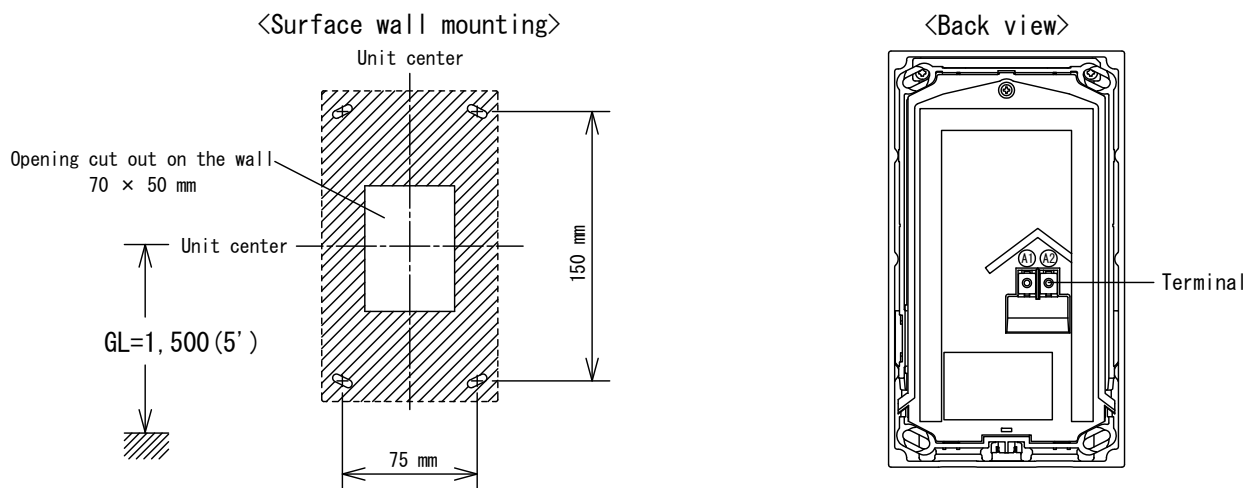

■ PRODUCT DRAWING

● MOUNTING

■ SPECIFICATIONS

Power source	Supplied from Master station		
Type of communication	Open voice hands-free communication		
Camera	1/4" color CMOS		
Minimum illumination	5 Lux		
Camera angle	Wide: 170° (approx.) (Horizontal)		
Ambient temperature	-10~ 60°C		
Mounting	Surface wall mount (Directly to wall or electrical box)		
Electrical box	Single-gang box		
Housing	Front panel: Zinc diecasting		
Weight	650g (approx.)		
Unit color	Front panel: Solid silver		
IP rating	IP54		
IK rating	IK08		
DESCRIPTION VIDEO DOOR STATION (Color, Vandal-resistant)	FIG. NAME PRODUCT/SPECIFICATIONS	UNIT mm	DATE 6 October, 2014
MODEL NO. JP-DV	FIG. NO. 59734-1-3	PAGE 1/3	REVISION 1 AIPHONE

■ WIRING DIAGRAM

■ IMAGE VIEW AREA & MOUNTING HEIGHT

● Wide

● Zoom

- Objects appear smaller due to greater distortion in the surrounding sections compared to the central section, but a wider area is displayed.
- Image view area depends on the camera zoom position.

● Wide

Vertical

Horizontal

- ◆ An area over a range of approx. 170° in a 500mm (20") radius from the camera displays. (The display range is a rough estimation and may change due to the installation environment.)