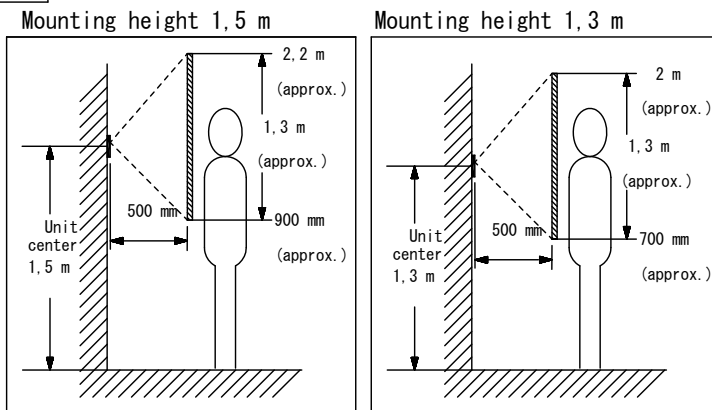

■ PRODUCT DRAWING

● MOUNTING

■ SPECIFICATIONS

Power source	Supplied from Master station		
Type of communication	Open voice hands-free communication		
Camera	1/4" color CMOS		
Minimum illumination	5 Lux		
Camera angle	Wide: 170° (approx.) (Horizontal)		
Ambient temperature	-10~ 60°C		
Mounting	Surface wall mount (Directly to wall or electrical box)		
Electrical box	Single-gang box		
Housing	Front panel: Zinc diecasting		
Weight	650g (approx.)		
Unit color	Front panel: Solid silver		
IP rating	IP54		
IK rating	IK08		
DESCRIPTION VIDEO DOOR STATION (Color, Vandal-resistant)	FIG. NAME PRODUCT/SPECIFICATIONS	UNIT mm	DATE 6 October, 2014
MODEL NO. JP-DV	FIG. NO. 59734-1-3	PAGE 1/3	REVISION 1 AIPHONE

■ WIRING DIAGRAM

■ IMAGE VIEW AREA & MOUNTING HEIGHT

● Wide

● Zoom

- Objects appear smaller due to greater distortion in the surrounding sections compared to the central section, but a wider area is displayed.
- Image view area depends on the camera zoom position.

● Wide

Vertical

Horizontal

- ◆ An area over a range of approx. 170° in a 500mm (20") radius from the camera displays. (The display range is a rough estimation and may change due to the installation environment.)

● Zoom (Mounting height: 1,5 m)

Vertical

Horizontal

DESCRIPTION VIDEO DOOR STATION	(Color, Vandal-resistant)	FIG. NAME WIRING DIAGRAM/IMAGE	UNIT mm	DATE 6 October, 2014
MODEL NO. JP-DV		FIG. NO. 59734-2-3	PAGE 2/3	REVISION 1
				AIPHONE