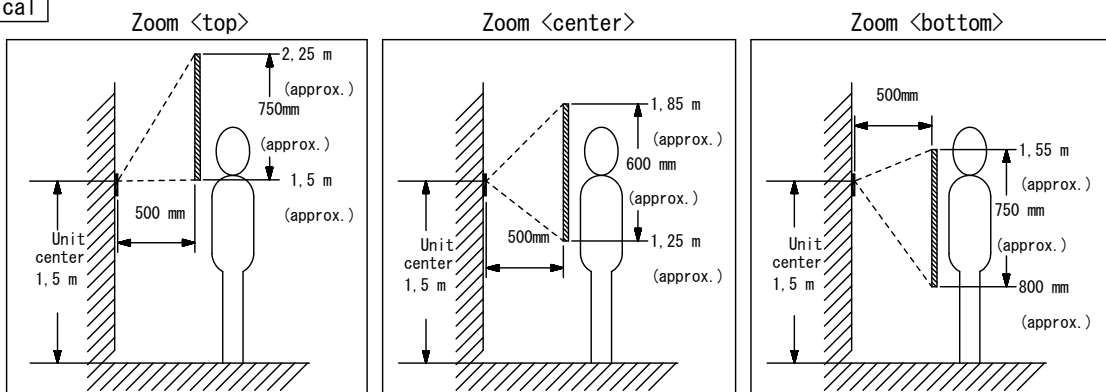

■ WIRING DIAGRAM

■ IMAGE VIEW AREA & MOUNTING HEIGHT

● Wide

● Zoom

- Objects appear smaller due to greater distortion in the surrounding sections compared to the central section, but a wider area is displayed.
- Image view area depends on the camera zoom position.

● Wide

Vertical

Horizontal

- ◆ An area over a range of approx. 170° in a 500mm (20") radius from the camera displays. (The display range is a rough estimation and may change due to the installation environment.)

● Zoom (Mounting height: 1,5 m)

Vertical

Horizontal

DESCRIPTION VIDEO DOOR STATION	(Color, Vandal-resistant)	FIG. NAME WIRING DIAGRAM/IMAGE	UNIT mm	DATE 6 October, 2014
MODEL NO. JP-DV		FIG. NO. 59734-2-3	PAGE 2/3	REVISION 1
				AIPHONE