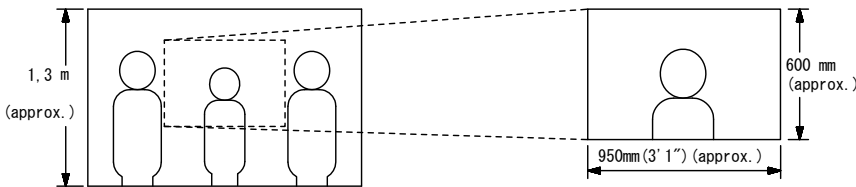

■ PRODUCT DRAWING

● MOUNTING

■ SPECIFICATIONS

Power source	Supplied from Master station		
Type of communication	Open voice hands-free communication		
Camera	1/4" color CMOS		
Minimum illumination	5 Lux		
Camera angle	Wide: 170° (approx.) (Horizontal)		
Ambient temperature	-10~ 60°C		
Mounting	Surface wall mount (Directly to wall or electrical box)		
Electrical box	Single-gang box		
Housing	Front panel: Zinc diecasting		
Weight	650g (approx.)		
Unit color	Front panel: Solid silver		
IP rating	IP54		
IK rating	IK08		
DESCRIPTION VIDEO DOOR STATION (Color, Vandal-resistant)	FIG. NAME PRODUCT/SPECIFICATIONS	UNIT mm	DATE 6 October, 2014
MODEL NO. JP-DV	FIG. NO. 59734-1-3	PAGE 1/3	REVISION 1 AIPHONE

■ WIRING DIAGRAM

■ IMAGE VIEW AREA & MOUNTING HEIGHT

● Wide

● Zoom

- Objects appear smaller due to greater distortion in the surrounding sections compared to the central section, but a wider area is displayed.
- Image view area depends on the camera zoom position.

● Wide

Vertical

Horizontal

- ◆ An area over a range of approx. 170° in a 500mm (20") radius from the camera displays. (The display range is a rough estimation and may change due to the installation environment.)

● Zoom (Mounting height: 1,5 m)

Vertical

Horizontal

DESCRIPTION VIDEO DOOR STATION	(Color, Vandal-resistant)	FIG. NAME WIRING DIAGRAM/IMAGE	UNIT mm	DATE 6 October, 2014
MODEL NO. JP-DV		FIG. NO. 59734-2-3	PAGE 2/3	REVISION 1
				AIPHONE