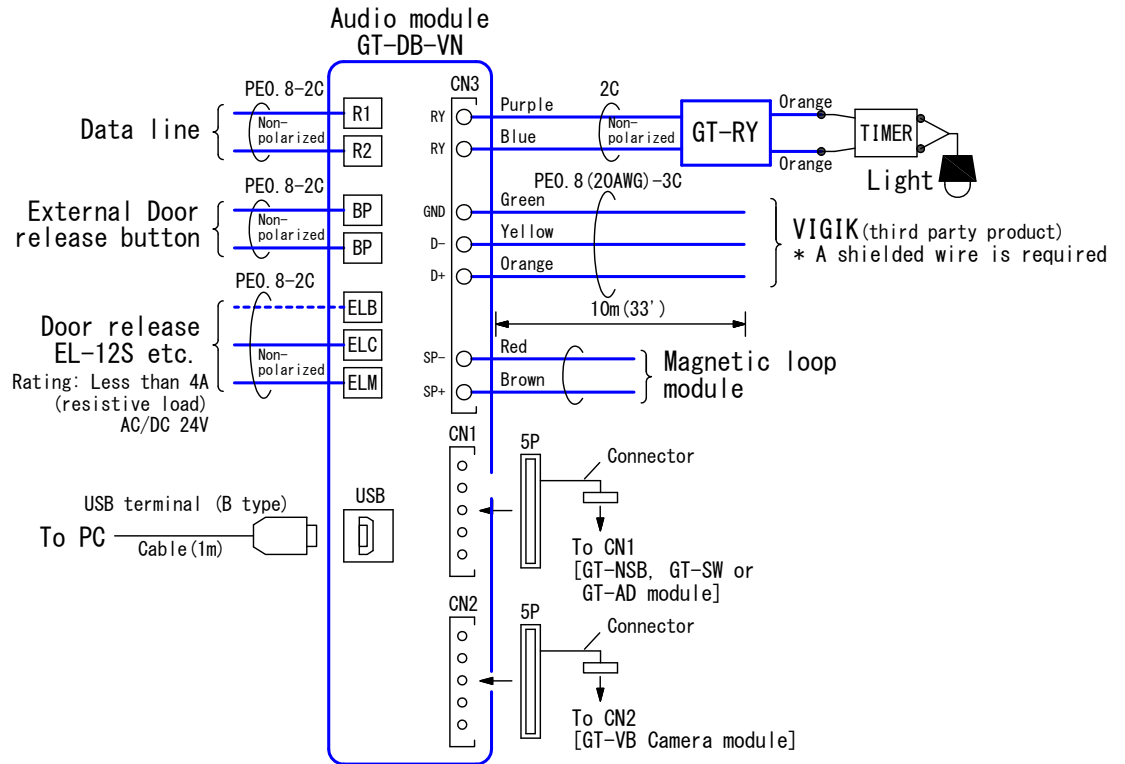

■ PRODUCT DRAWING

■ SPECIFICATIONS

Power source	DC24V Supplied from GT-BC	
Ambient temperature	-10~+60°C (+14~+140° F)	
Mounting	Mounts on mounting bracket(*) (*) Supplied w/. GT-4F, GF-3F, GF-2F Front frame.	
Material	Self-extinguishing ABS resin	
Weight	220g (approx.) (0.49 lbs)	
Capacity	Single building system	Standard GT: 5 (Entrance station) Expanded GT: 16 (Entrance station)
	Multi building system	Standard GT: 4 (Entrance station) Expanded GT: 15 (Entrance station)
Type of cable	2-conductor cable solid copper & non-braided, PE insulation, 0.65mm dia. ~1.0mm dia.	
Remarks	Used with GT-DBP panel NFC receiver is equipped (Card type A, F) VIGIK available	

DESCRIPTION AUDIO MODULE	FIG. NAME PRODUCT/SPECIFICATIONS	UNIT mm	DATE 31 May, 2017
MODEL NO. GT-DB-VN	FIG. NO. G55598-1-2	PAGE 1/2	REVISION 1

AIPHONE

■ WIRING DIAGRAM

PE: Polyethylene-insulated PVC jacket cable

■ SETTING

- Sets the door release duration time (M: Momentary/0.5-20sec.) VR1 dial

- Sets this entrance station as used for either a multi building system or single building system. (Multi building system/Single building system) SW2-1
- Sets the ID of this entrance station. (ID1 to 16) SW2-2 to 4
* ID9 to 16: GT-BCXB-N Common trunk line 2
- Sets the ability of this entrance station to be monitored by the guard station or residential/tenant station. (Allowed/Not allowed) SW2-5
- Sets the transmission method for VIGIK. (HEXACT® version/AIPHONE version)
* This setting is needed only in France SW2-6
- Resets the passcode for installer or administrator when this unit is initialized by setting this switch to ON. (ON/OFF) SW2-8
- Unuse SW2-7

- Language for audio guidance by the combination of the switch 2 to 4 settings. (No guidance/English/French/German/Spanish/Dutch/Norwegian/Tone) SW3-2 to 4
- Unuse SW3-1

DESCRIPTION AUDIO MODULE	FIG. NAME WIRING/SETTING	UNIT mm	DATE 31 May, 2017
MODEL NO. GT-DB-VN	FIG. NO. G55598-2-2	PAGE 2/2	REVISION 1
			AIPHONE