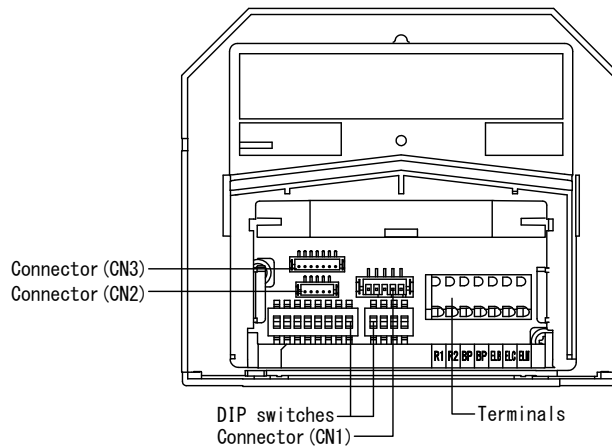

■ PRODUCT DRAWING

■ SPECIFICATIONS

Power source	DC24V Supplied from GT-BC	
Ambient temperature	-10~+60°C (+14~+140° F)	
Mounting	Mounts on mounting bracket(*) (*) Supplied w/. GT-4F, GF-3F, GF-2F Front frame.	
Material	Self-extinguishing ABS resin	
Weight	220g (approx.) (0.49 lbs)	
Capacity	Single building system	Standard GT: 5 (Entrance station) Expanded GT: 16 (Entrance station)
	Multi building system	Standard GT: 4 (Entrance station) Expanded GT: 15 (Entrance station)
Type of cable	2-conductor cable solid copper & non-braided, PE insulation, 0.65mm dia. ~1.0mm dia.	
Remarks	Used with GT-DBP panel NFC receiver is equipped (Card type A, F) VIGIK available	

DESCRIPTION AUDIO MODULE	FIG. NAME PRODUCT/SPECIFICATIONS	UNIT mm	DATE 31 May, 2017
MODEL NO. GT-DB-VN	FIG. NO. G55598-1-2	PAGE 1/2	REVISION 1

AIPHONE

■ WIRING DIAGRAM

PE: Polyethylene-insulated PVC jacket cable

■ SETTING

- Sets the door release duration time (M: Momentary/0.5-20sec.) VR1 dial

- Sets this entrance station as used for either a multi building system or single building system. (Multi building system/Single building system) SW2-1
- Sets the ID of this entrance station. (ID1 to 16) SW2-2 to 4
* ID9 to 16: GT-BCXB-N Common trunk line 2
- Sets the ability of this entrance station to be monitored by the guard station or residential/tenant station. (Allowed/Not allowed) SW2-5
- Sets the transmission method for VIGIK. (HEXACT® version/AIPHONE version)
* This setting is needed only in France SW2-6
- Resets the passcode for installer or administrator when this unit is initialized by setting this switch to ON. (ON/OFF) SW2-8
- Unuse SW2-7

- Language for audio guidance by the combination of the switch 2 to 4 settings. (No guidance/English/French/German/Spanish/Dutch/Norwegian/Tone) SW3-2 to 4
- Unuse SW3-1

DESCRIPTION AUDIO MODULE	FIG. NAME WIRING/SETTING	UNIT mm	DATE 31 May, 2017
MODEL NO. GT-DB-VN	FIG. NO. G55598-2-2	PAGE 2/2	REVISION 1
			AIPHONE