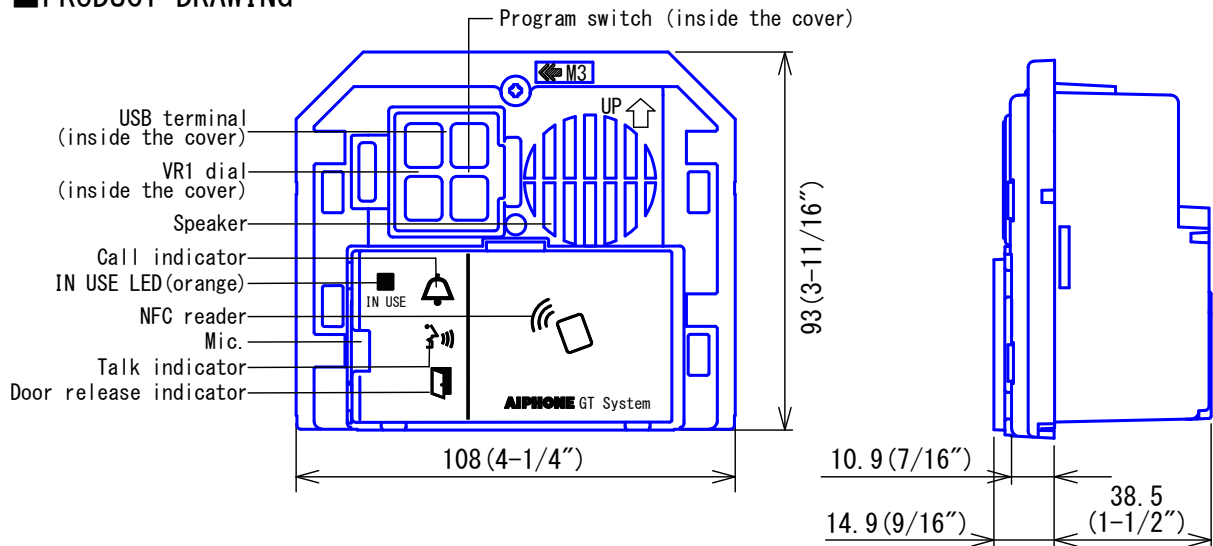

■ PRODUCT DRAWING

■ SPECIFICATIONS

Power source	DC24V Supplied from GT-BC	
Ambient temperature	-10~+60°C (+14~+140° F)	
Mounting	Mounts on mounting bracket(*) (*) Supplied w/. GT-4F, GF-3F, GF-2F Front frame.	
Material	Self-extinguishing ABS resin	
Weight	220g (approx.) (0.49 lbs)	
Capacity	Single building system	Standard GT: 5 (Entrance station) Expanded GT: 16 (Entrance station)
	Multi building system	Standard GT: 4 (Entrance station) Expanded GT: 15 (Entrance station)
Type of cable	2-conductor cable solid copper & non-braided, PE insulation, 0.65mm dia. ~1.0mm dia.	
Remarks	Used with GT-DBP panel NFC receiver is equipped (Card type A, F) VIGIK available	

DESCRIPTION AUDIO MODULE	FIG. NAME PRODUCT/SPECIFICATIONS	UNIT mm	DATE 31 May, 2017
MODEL NO. GT-DB-VN	FIG. NO. G55598-1-2	PAGE 1/2	REVISION 1

AIPHONE

■ WIRING DIAGRAM

PE: Polyethylene-insulated PVC jacket cable

■ SETTING

- Sets the door release duration time (M: Momentary/0.5-20sec.) VR1 dial

- Sets this entrance station as used for either a multi building system or single building system. (Multi building system/Single building system) SW2-1
- Sets the ID of this entrance station. (ID1 to 16) SW2-2 to 4
* ID9 to 16: GT-BCXB-N Common trunk line 2
- Sets the ability of this entrance station to be monitored by the guard station or residential/tenant station. (Allowed/Not allowed) SW2-5
- Sets the transmission method for VIGIK. (HEXACT® version/AIPHONE version)
* This setting is needed only in France SW2-6
- Resets the passcode for installer or administrator when this unit is initialized by setting this switch to ON. (ON/OFF) SW2-8
- Unuse SW2-7