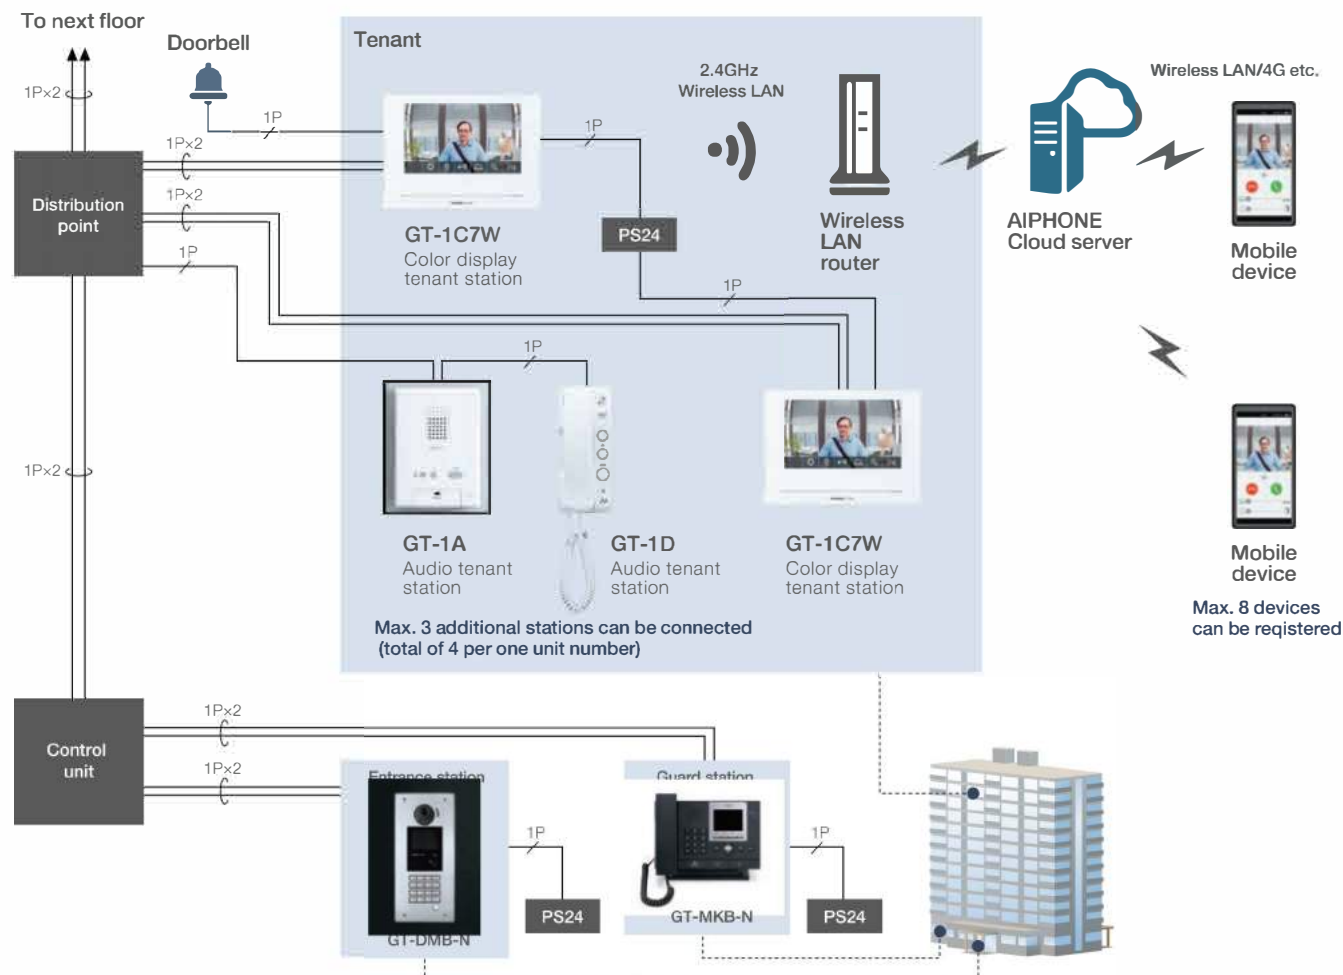

System configuration example

7 inch display tenant station

Wireless LAN model

*The door station cannot be connected to GT-1C7W. *A wireless LAN router can register for only one GT-1C7W in the same room number.
 *Ensure that your internet connection for both the master monitor station and your smartphone meets the minimum requirements for using the application.
 (1.5Mbps for download and 1.5Mbps for upload)

Specifications

Power source	24V DC, supplied from PS-2420, 2420S/UL/BF/DM
Video monitor	7 inch TFT LCD touch screen
Type of communication	Open voice hands-free auto-voice actuation or Touch-to-talk communication
Wireless LAN interface	IEEE802.11b/g/n (2.4GHz only) 1ch-11ch
Mounting	Surface wall mount
Material	Unit case: Self-extinguishing PC + ABS resin, Surface panel: Glass

Distributed by :

AIPHONE
Providing Peace of Mind
<https://www.aiphone.com.au>

Tenant Station

7 inch touch screen makes it easy to operation

Displays a view of the entrance area largely

Smart and few convex concave design

Intercom App[®]

Answer calls anywhere inside or outside your home

Zoom in and zoom out functions

Release door lock

Provides effective security with a clear panoramic view

Clear wide view approx. 170°

Easily see and identify visitors standing on the sides and people of all heights. You can safely unlock and monitor the entrance.