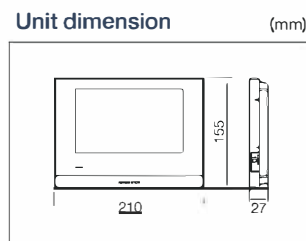

System configuration example

7 inch display tenant station

Wireless LAN model

*The door station cannot be connected to GT-1C7W. *A wireless LAN router can register for only one GT-1C7W in the same room number.
 *Ensure that your internet connection for both the master monitor station and your smartphone meets the minimum requirements for using the application.
 (1.5Mbps for download and 1.5Mbps for upload)

Specifications

Power source	24V DC, supplied from PS-2420, 2420S/UL/BF/DM
Video monitor	7 inch TFT LCD touch screen
Type of communication	Open voice hands-free auto-voice actuation or Touch-to-talk communication
Wireless LAN interface	IEEE802.11b/g/n (2.4GHz only) 1ch-11ch
Mounting	Surface wall mount
Material	Unit case: Self-extinguishing PC + ABS resin, Surface panel: Glass