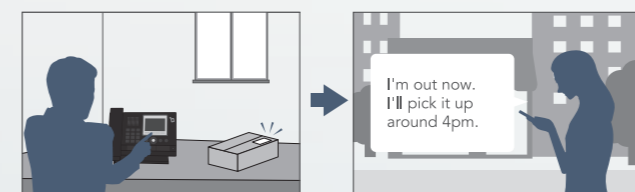

You can respond the call from the Security guard station on the go.

CASE 3

If you can't answer the call immediately during work, you can confirm the visitors by recorded image later.

Replaces from existing GT video tenant station to the Wireless LAN model easily.