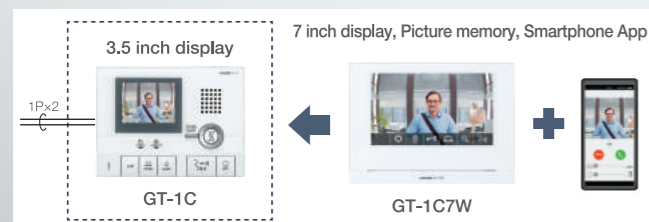

Replaces from existing GT video tenant station to the Wireless LAN model easily.

You can upgrade to a high-performance model by utilizing the existing cables.

*GT-1C7W require power supply.

Mixable with various type of tenant stations to the same tenant.

Wireless LAN model is recommended for high-grade living room.

Wide variety of GT system Tenant stations

	7 inch display	3.5 inch display	Audio
w/ picture memory	GT-1C7W	GT-2C	
w/o picture memory	GT-1C7	GT-1M3	GT-1A
			GT-1D

*GT-1C7W and GT-2C require power supply.

Up to 8 smartphones can be registered in one tenant. Can be used by the family.

No running cost is required. Simply install the Intercom App on your smartphone and you're ready to go.

Free download
Both iOS and Android are available