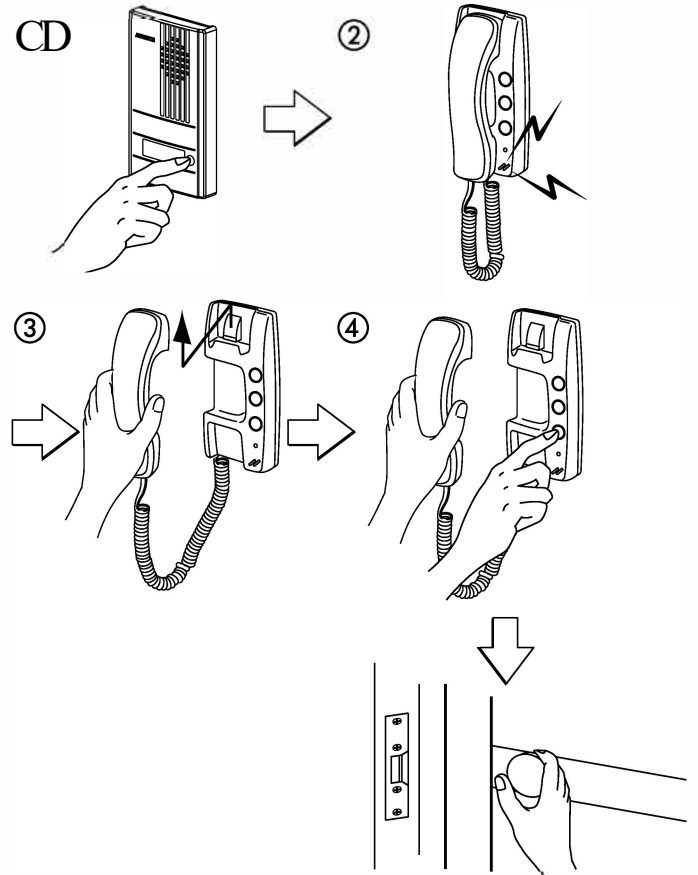

OPERATIONS

- G) Depress and hold down to call
- Q) Call tone rings
- @ Lift handset and communicate
- @ Depress and hold down to activate door release

TECHNICAL PRECAUTIONS

Ambient temperature:

DA-1 MD: 0°C ~ +40°C

Asking for repairs:

If your DA system does not operate properly, ask qualified technician to repair it.

Cleaning:

Clean the unit with a soft cloth dampened with neutral household cleanser. Never use any abrasive cleaner or cloth.

SPECIFICATIONS

Power source:

AC 15V, supplied from power supply

Dimensions & weight:

200H x 89W x 63D(mm). 350g .