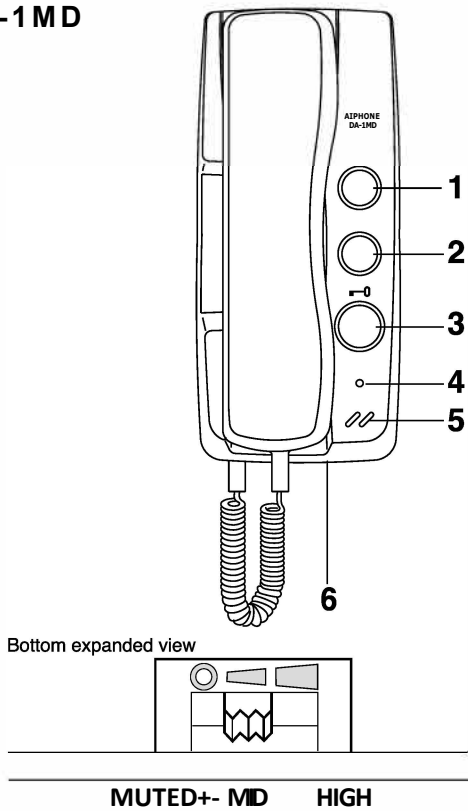

### DA-1MD

- 1 Unused
- 2 SERVICE button (option)
- 3 **DOOR RELEASE** button
- 4 Call tone off LED  
Stays lit when the volume control is in MUTED position.
- 5 Call tone sounder
- 6 Call tone volume control

### Dimensions & weight:

200H x 89W x 63D(mm). 350g .